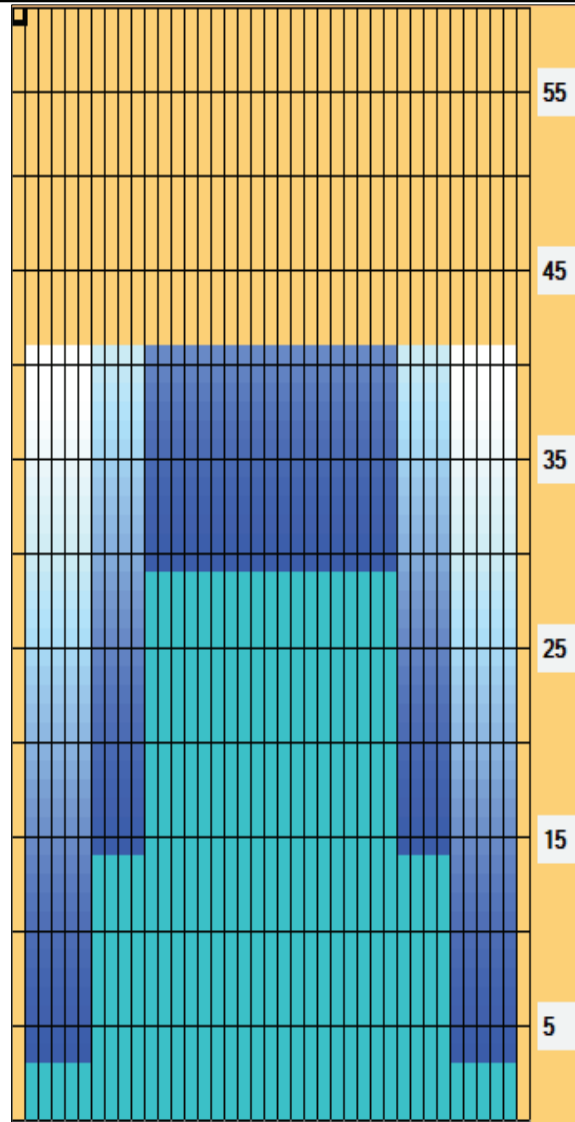

Zevenaar

Conditioner:
Type In or Select
One

TransferType:
Type In or Select
One

- Forward
- Reverse
- Combined
- Buff

Item	3L-7L:18L-18R	8L-12L:18L-18R	13L-17L:18L-18R	18L-18R:17R-13R	18L-18R:12R-8R	18L-18R:7R-3R
Description	Outside Track:Middle	Middle Track:Middle	Inside Track:Middle	Middle: Inside Track	Middle:Middle Track	Middle:Outside Track
Track Zone Ratio	3.16	1.33	1	1	1.33	3.16